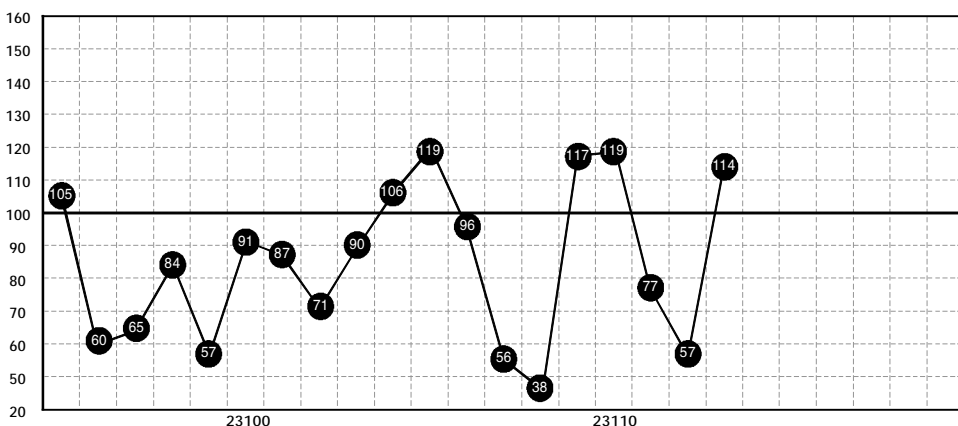

超级大乐透中奖号码分析表

Main table containing lottery results for Super Lotto, including columns for draw numbers, front zone analysis, back zone analysis, and total values.

大乐透前区分区、分行走势图

Table showing trends for the front zone of Super Lotto, categorized by region (一区 to 七区) and row (一行 to 五行).

大乐透后区分区、分行走势图

Table showing trends for the back zone of Super Lotto, categorized by region (一区 to 四区) and row (一行 to 三行).

大乐透前区近期和值走势图

大乐透前区冷热号分析表

Table analyzing hot and cold numbers in the front zone of Super Lotto, categorized by short-term, medium-term, and long-term trends.