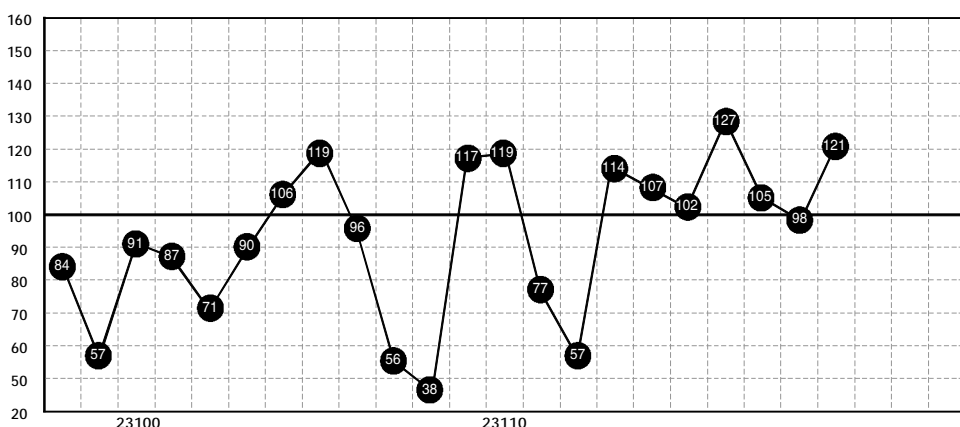

超级大乐透中奖号码分析表

Main table containing lottery results for dates 23111 to 23142, including front and back zone numbers, sum, and parity.

大乐透前区分区、分行走势图

Table showing trends for front zone districts (一区 to 七区) and rows (一行 to 五行) from 23122 to 23142.

大乐透后区分区、分行走势图

Table showing trends for back zone districts (一区 to 四区) and rows (一行 to 三行) from 23122 to 23142.

大乐透前区近期和值走势图

大乐透前区冷热号分析表

Table analyzing hot and cold numbers in the front zone, categorized by short-term, medium-term, and long-term trends.