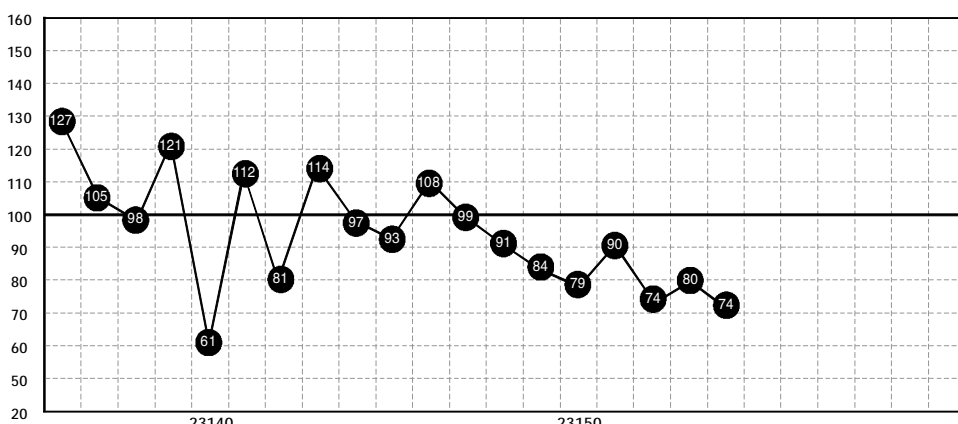

超级大乐透中奖号码分析表

Main table containing lottery results, including columns for '期号' (Draw Number), '中奖号码' (Winning Numbers), '前区号码分析' (Front Zone Analysis), '后区号码分析' (Back Zone Analysis), and '总和值' (Total Value).

大乐透前区分区、分行走势图

Table showing the distribution and row patterns of the front zone numbers across different draw numbers.

大乐透后区分区、分行走势图

Table showing the distribution and row patterns of the back zone numbers across different draw numbers.

大乐透前区近期和值走势图

大乐透前区冷热号分析表

Table analyzing hot and cold numbers in the front zone, categorized by short-term, medium-term, and long-term trends.

短期:23135-24004 中期:14001-24004 长期:07004-24004