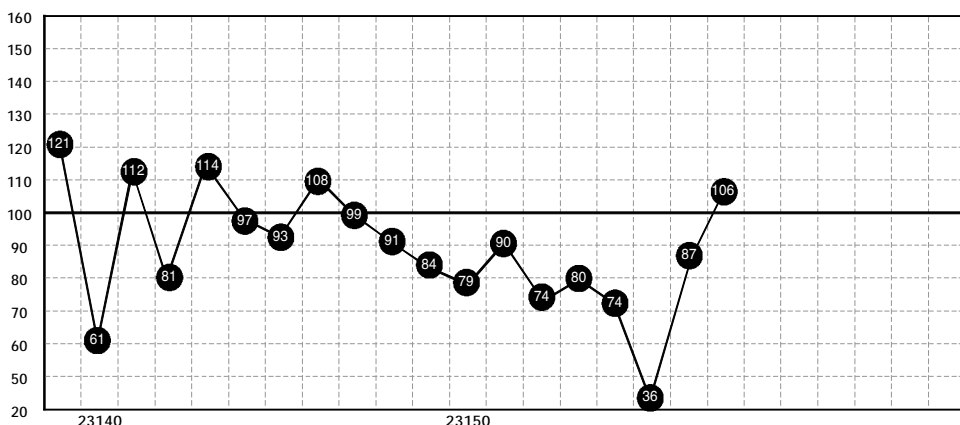

超级大乐透中奖号码分析表

Main table containing lottery results, analysis of front and back zones, and sum statistics.

大乐透前区分区、分行走势图

Table showing trends for the front zone (一区 to 七区) and rows (一行 to 五行).

大乐透后区分区、分行走势图

Table showing trends for the back zone (一区 to 四区) and rows (一行 to 五行).

大乐透前区近期和值走势图

大乐透前区冷热号分析表

Table analyzing hot and cold numbers in the front zone, categorized by short, medium, and long-term trends.