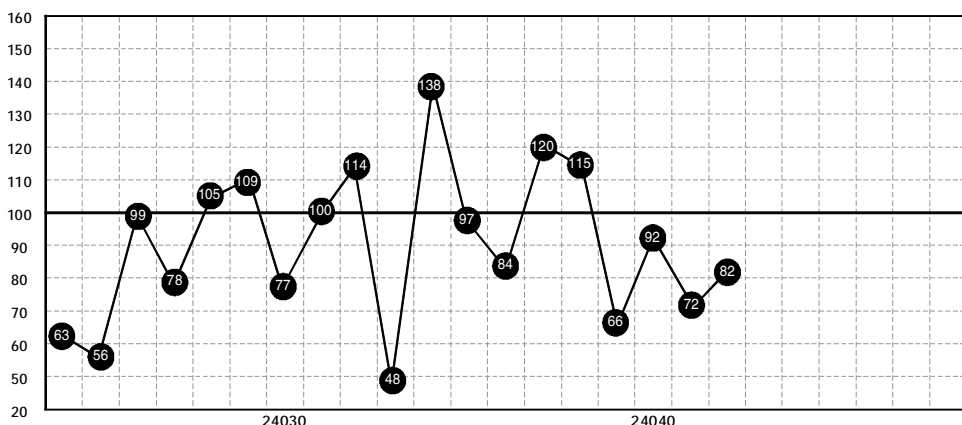

超级大乐透中奖号码分析表

Main table containing lottery results for Super Lotto, including columns for draw numbers, front zone analysis, back zone analysis, and sum statistics.

大乐透前区分区、分行走势图

Table showing the trend of front zone numbers and their distribution across seven zones and five rows.

大乐透后区分区、分行走势图

Table showing the trend of back zone numbers and their distribution across four zones and three rows.

大乐透前区近期和值走势图

大乐透前区冷热号分析表

Table analyzing hot and cold numbers in the front zone, categorized by short-term, medium-term, and long-term trends.