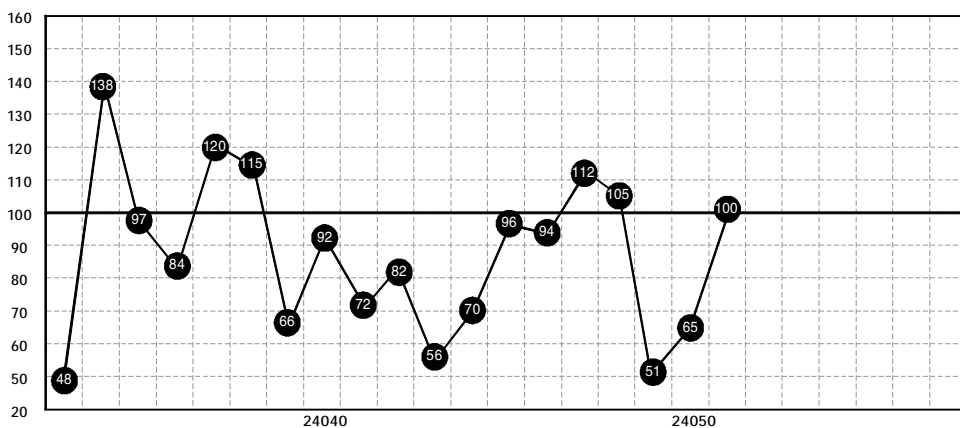

超级大乐透中奖号码分析表

Main table containing lottery results, analysis of front and back numbers, and a summary of intervals and occurrence frequencies.

大乐透前区分区、分行走势图

Table showing the trend of front number zones (一区 to 七区) and rows (一行 to 五行) across lottery periods.

大乐透后区分区、分行走势图

Table showing the trend of back number zones (一区 to 四区) and rows (一行 to 三行) across lottery periods.

大乐透前区近期和值走势图

大乐透前区冷热号分析表

Table analyzing hot and cold numbers in the front zone, categorized by short-term, medium-term, and long-term trends.