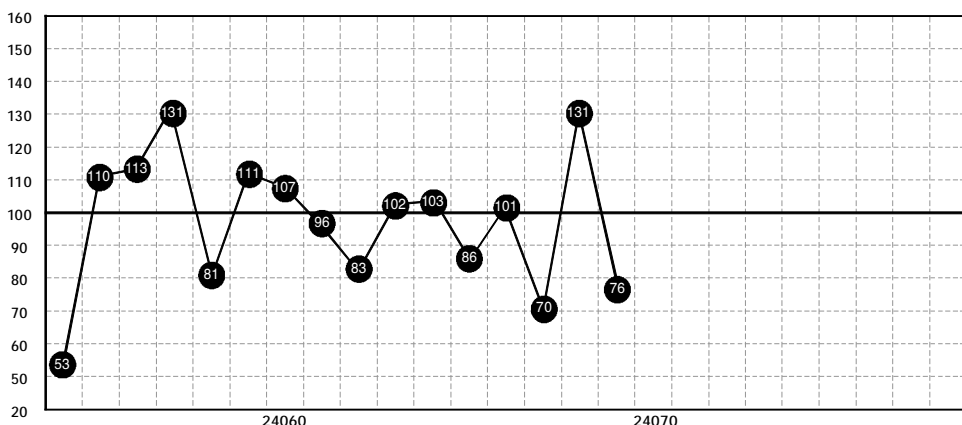

中国体育彩票

超级大乐透中奖号码分析表

Main table showing lottery draw results for Super Lotto. Columns include date, front zone numbers, back zone numbers, sum, and odd/even ratios. Rows list individual draws from 24044 to 24075.

中奖号码以国家体育总局体育彩票管理中心发布为准

大乐透前区分区、分行走势图

大乐透后区分区、分行走势图

Table showing front zone distribution trends by region (一区 to 七区) and row (一行 to 五行).

Table showing back zone distribution trends by region (一区 to 四区) and row (一行 to 三行).

大乐透前区近期和值走势图

大乐透前区冷热号分析表

Table analyzing hot and cold numbers in the front zone, categorized by short-term, medium-term, and long-term trends.

短期:24050-24069 中期:14001-24069 长期:07004-24069