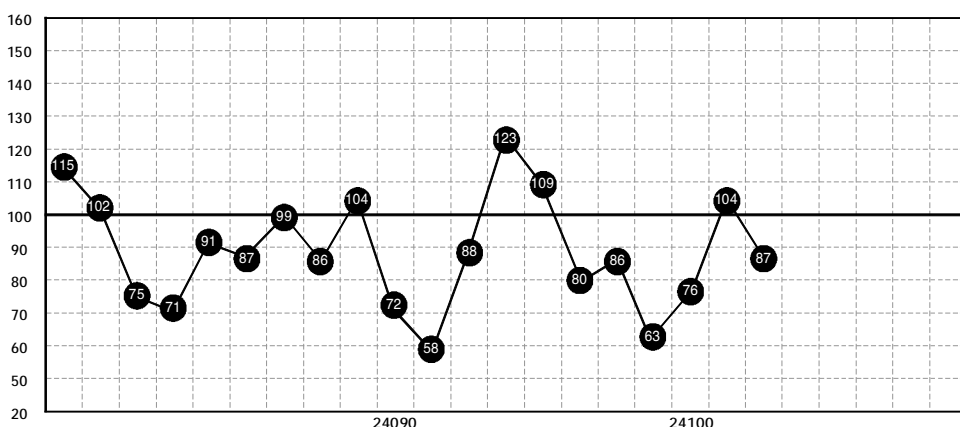

超级大乐透中奖号码分析表

Main table containing lottery results, analysis of front and back zone numbers, and interval statistics.

大乐透前区分区、分行走势图

Table showing trends for front zone districts and rows.

大乐透后区分区、分行走势图

Table showing trends for back zone districts and rows.

大乐透前区近期和值走势图

大乐透前区冷热号分析表

Table analyzing hot and cold numbers in the front zone.

短期:24081-24100 中期:14001-24100 长期:07004-24100